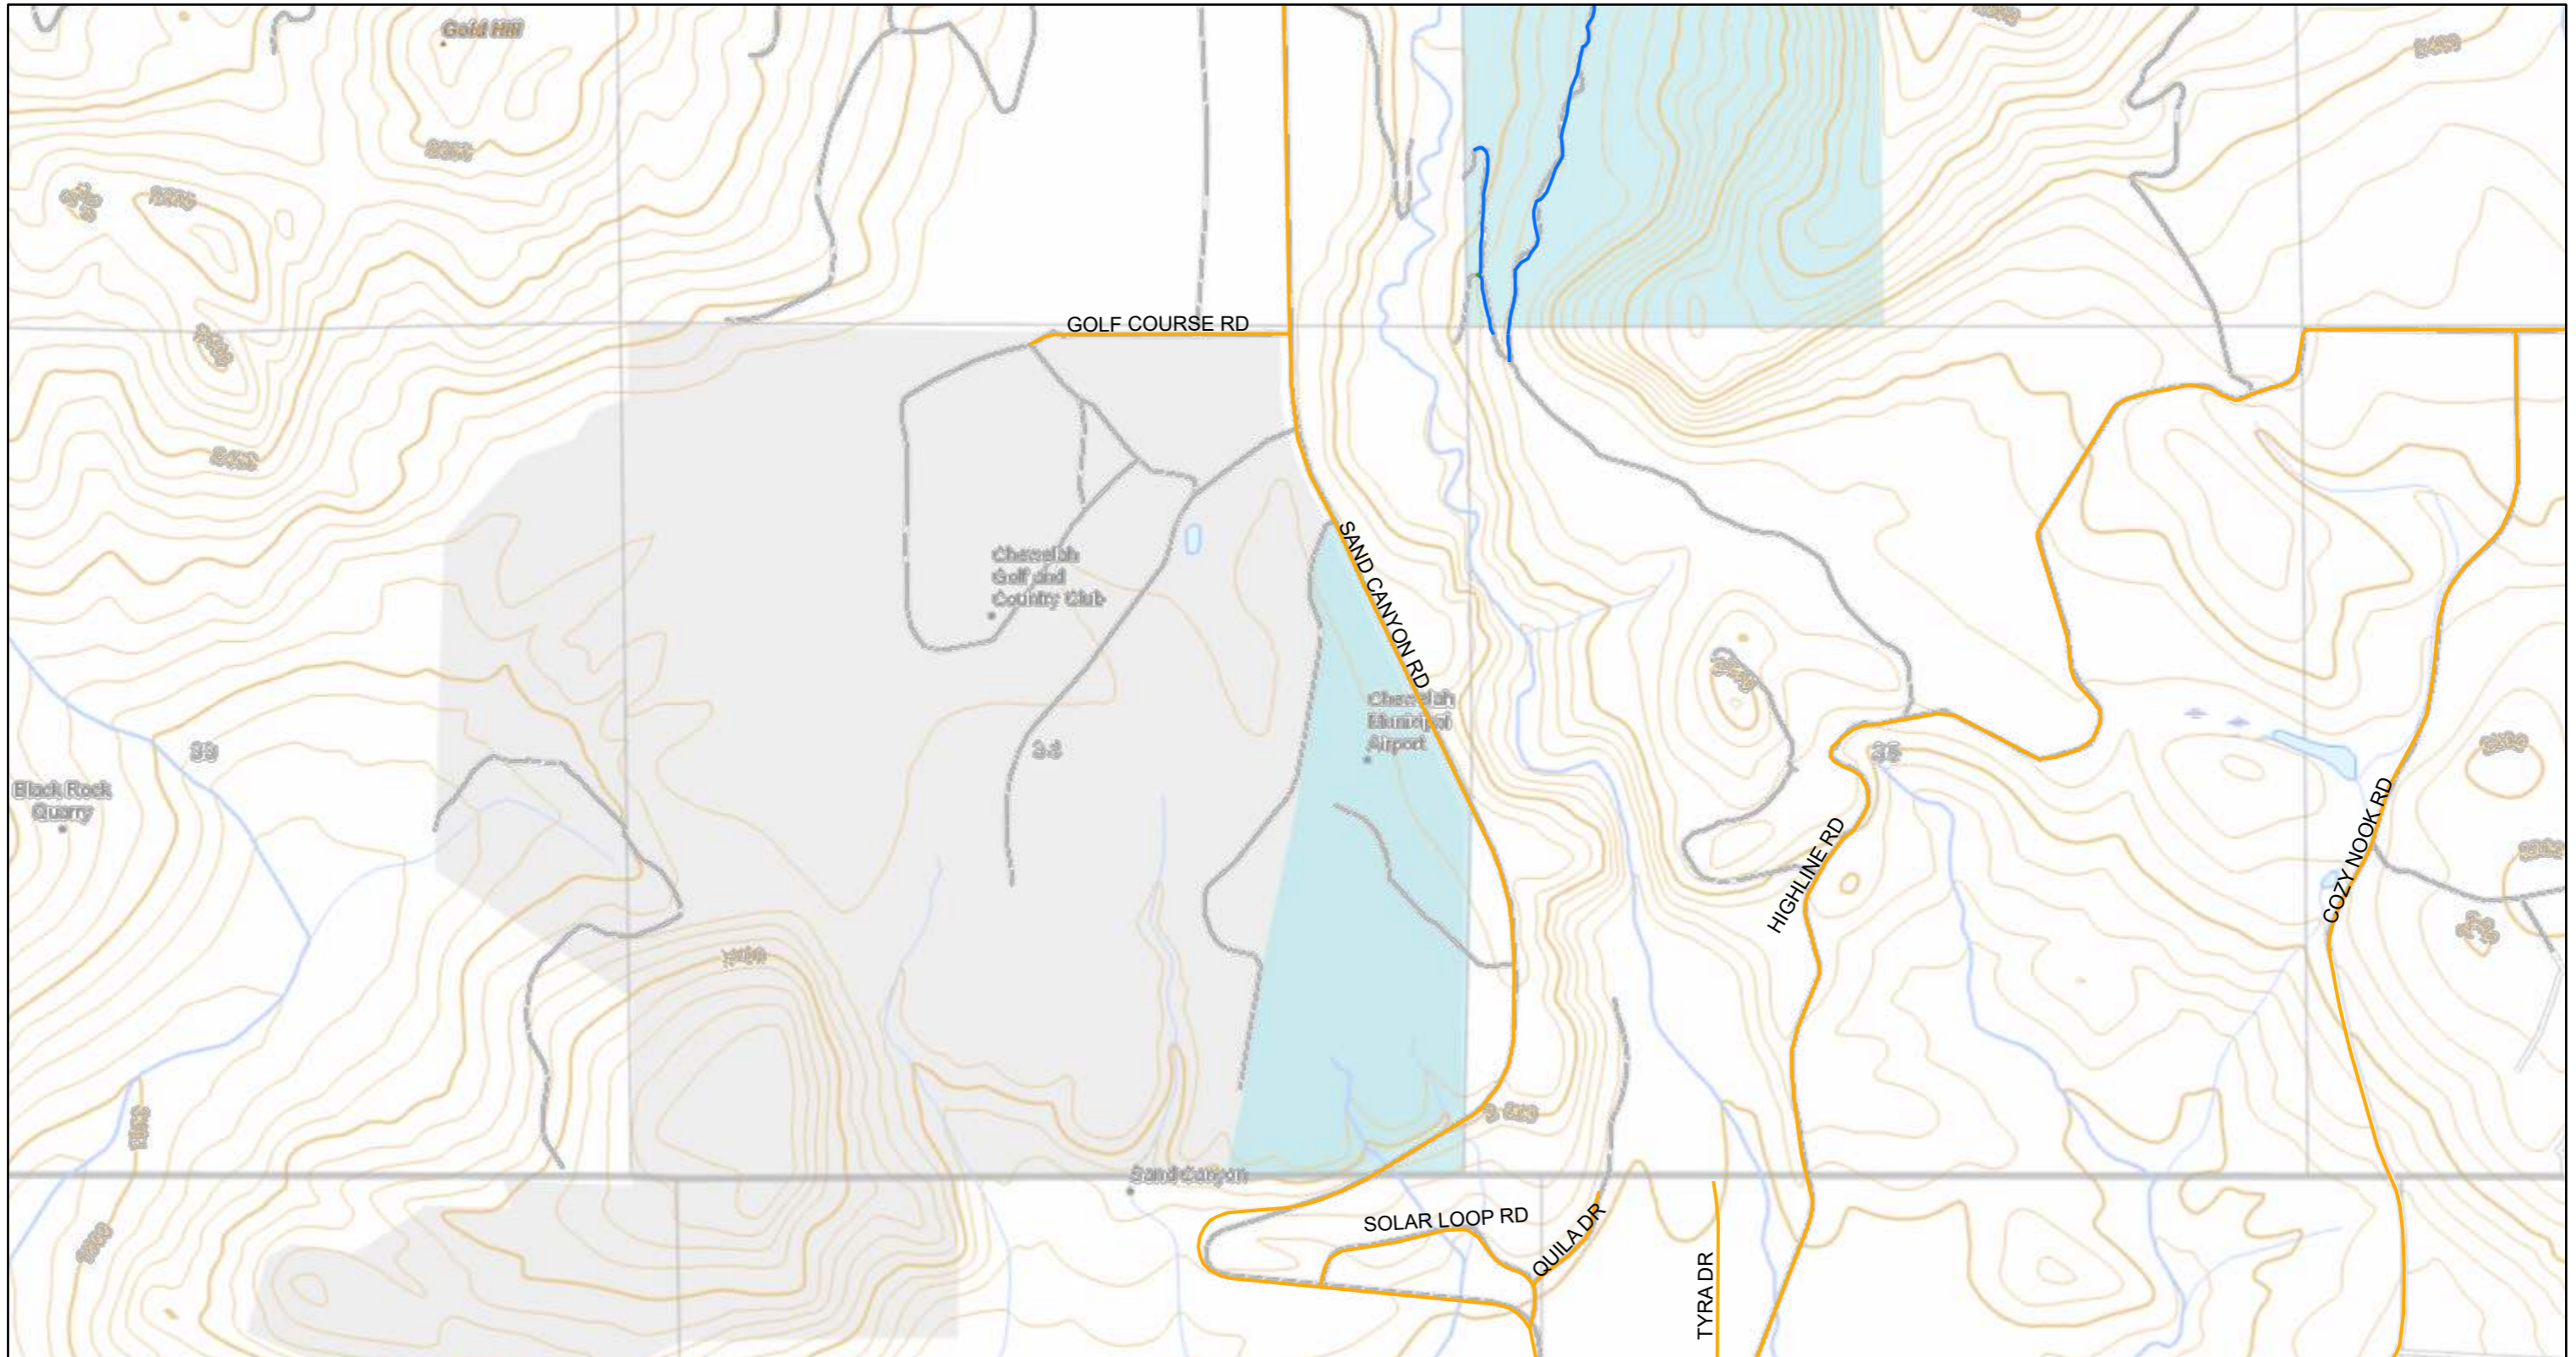

# Tri-County OHV / Recreational Trails Map

12/27/2021, 2:43:55 PM

- Stevens Co OHV Rds
- WA DNR Rds
- Year-Round Public Access
- Management Access Only

Bureau of Land Management, Oregon State Office