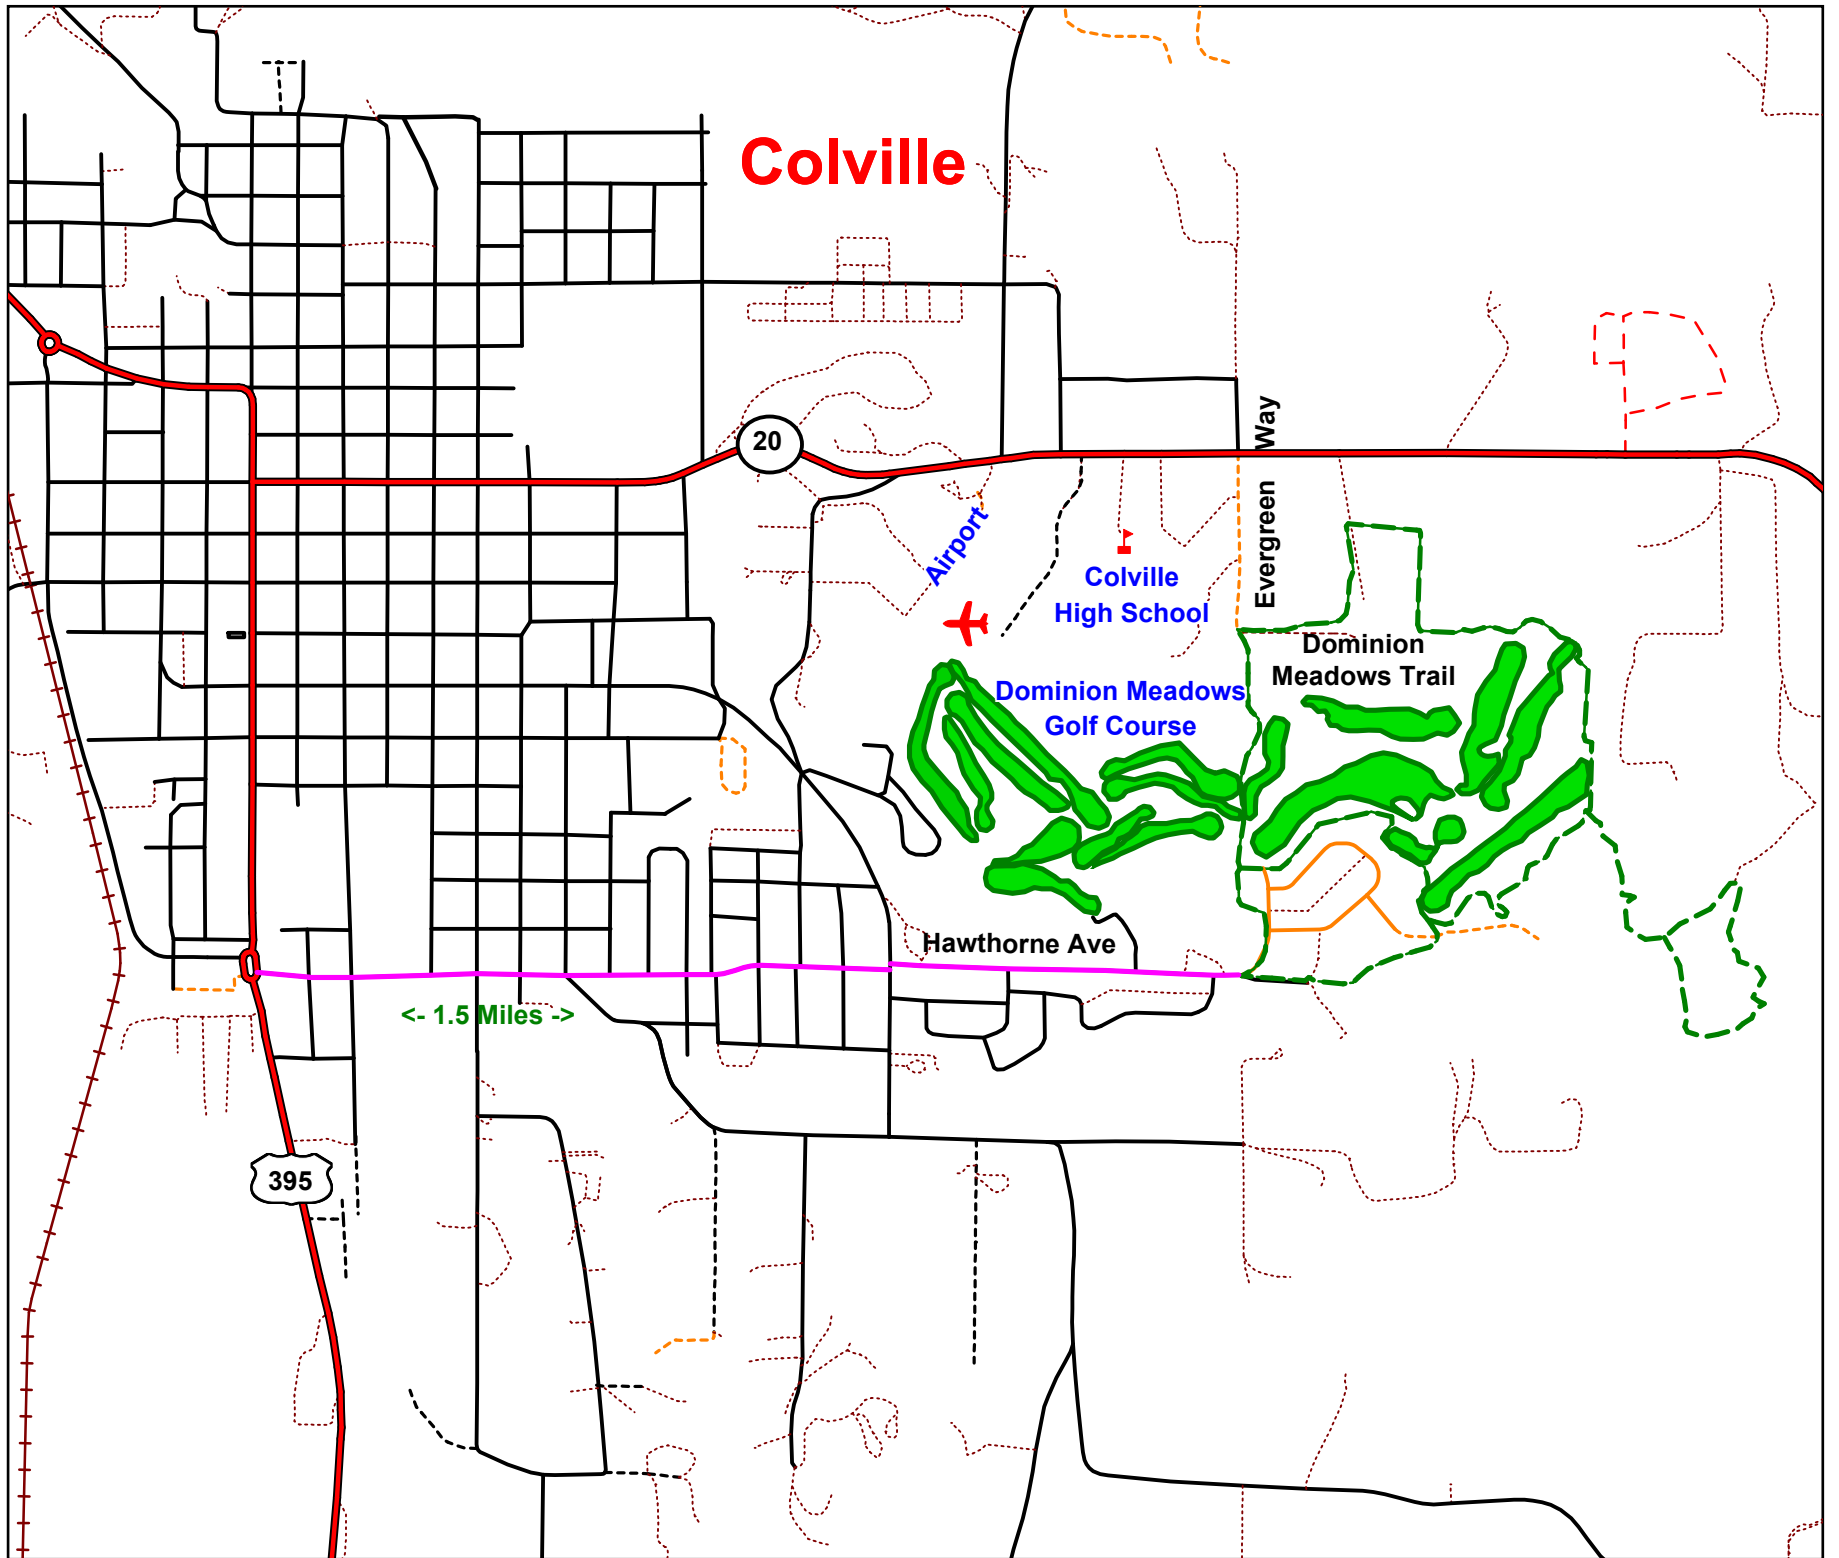

# Colville

20

Airport

Colville High School

Dominion Meadows Golf Course

Dominion Meadows Trail

Evergreen Way

Hawthorne Ave

395

<- 1.5 Miles ->